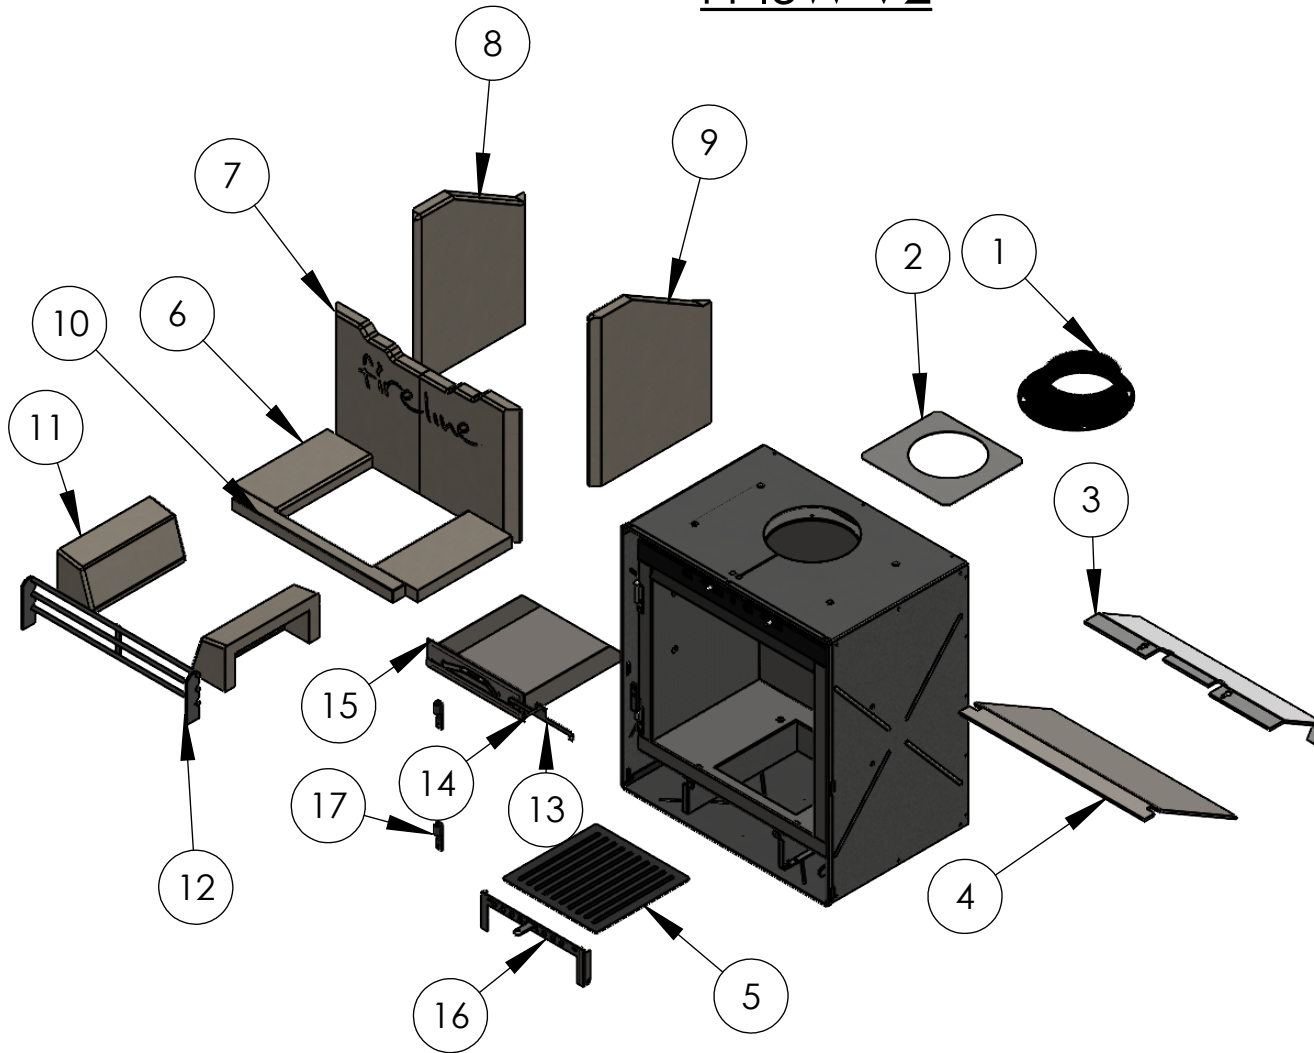

# FPI5W V2

ITEM NO.	Description	Part Number	QTY.
1	Spigot	FPI5-2SPIG	1
2	spigot outer plate	FPI5T-ISR003	1
3	Upper Baffle Plate	FGI5W-ISR001	1
4	ISR223 Front Baffle Plate	FPI5W-ISR005	1
5	Main Grate	7855	1
6	Side Base Liner	7110	2
7	Rear Liner	7108	1
8	LH Side Liner	7065	1
9	RH Side Liner	7066	1
10	Front Base Liner	7109	1
11	Multifuel Side Infill Bricks	7111	2
12	Fuel Retainer	FPI5W-FLRT	1
13	Air Wash Lever	8207	1
14	Air Wash Operating Pin	FPI5/8-ARLV	1
15	ashpan		1
16	Air Control plate	FPI5/8-ARPL	1
17	Hinge	FPI58-DRNG	3